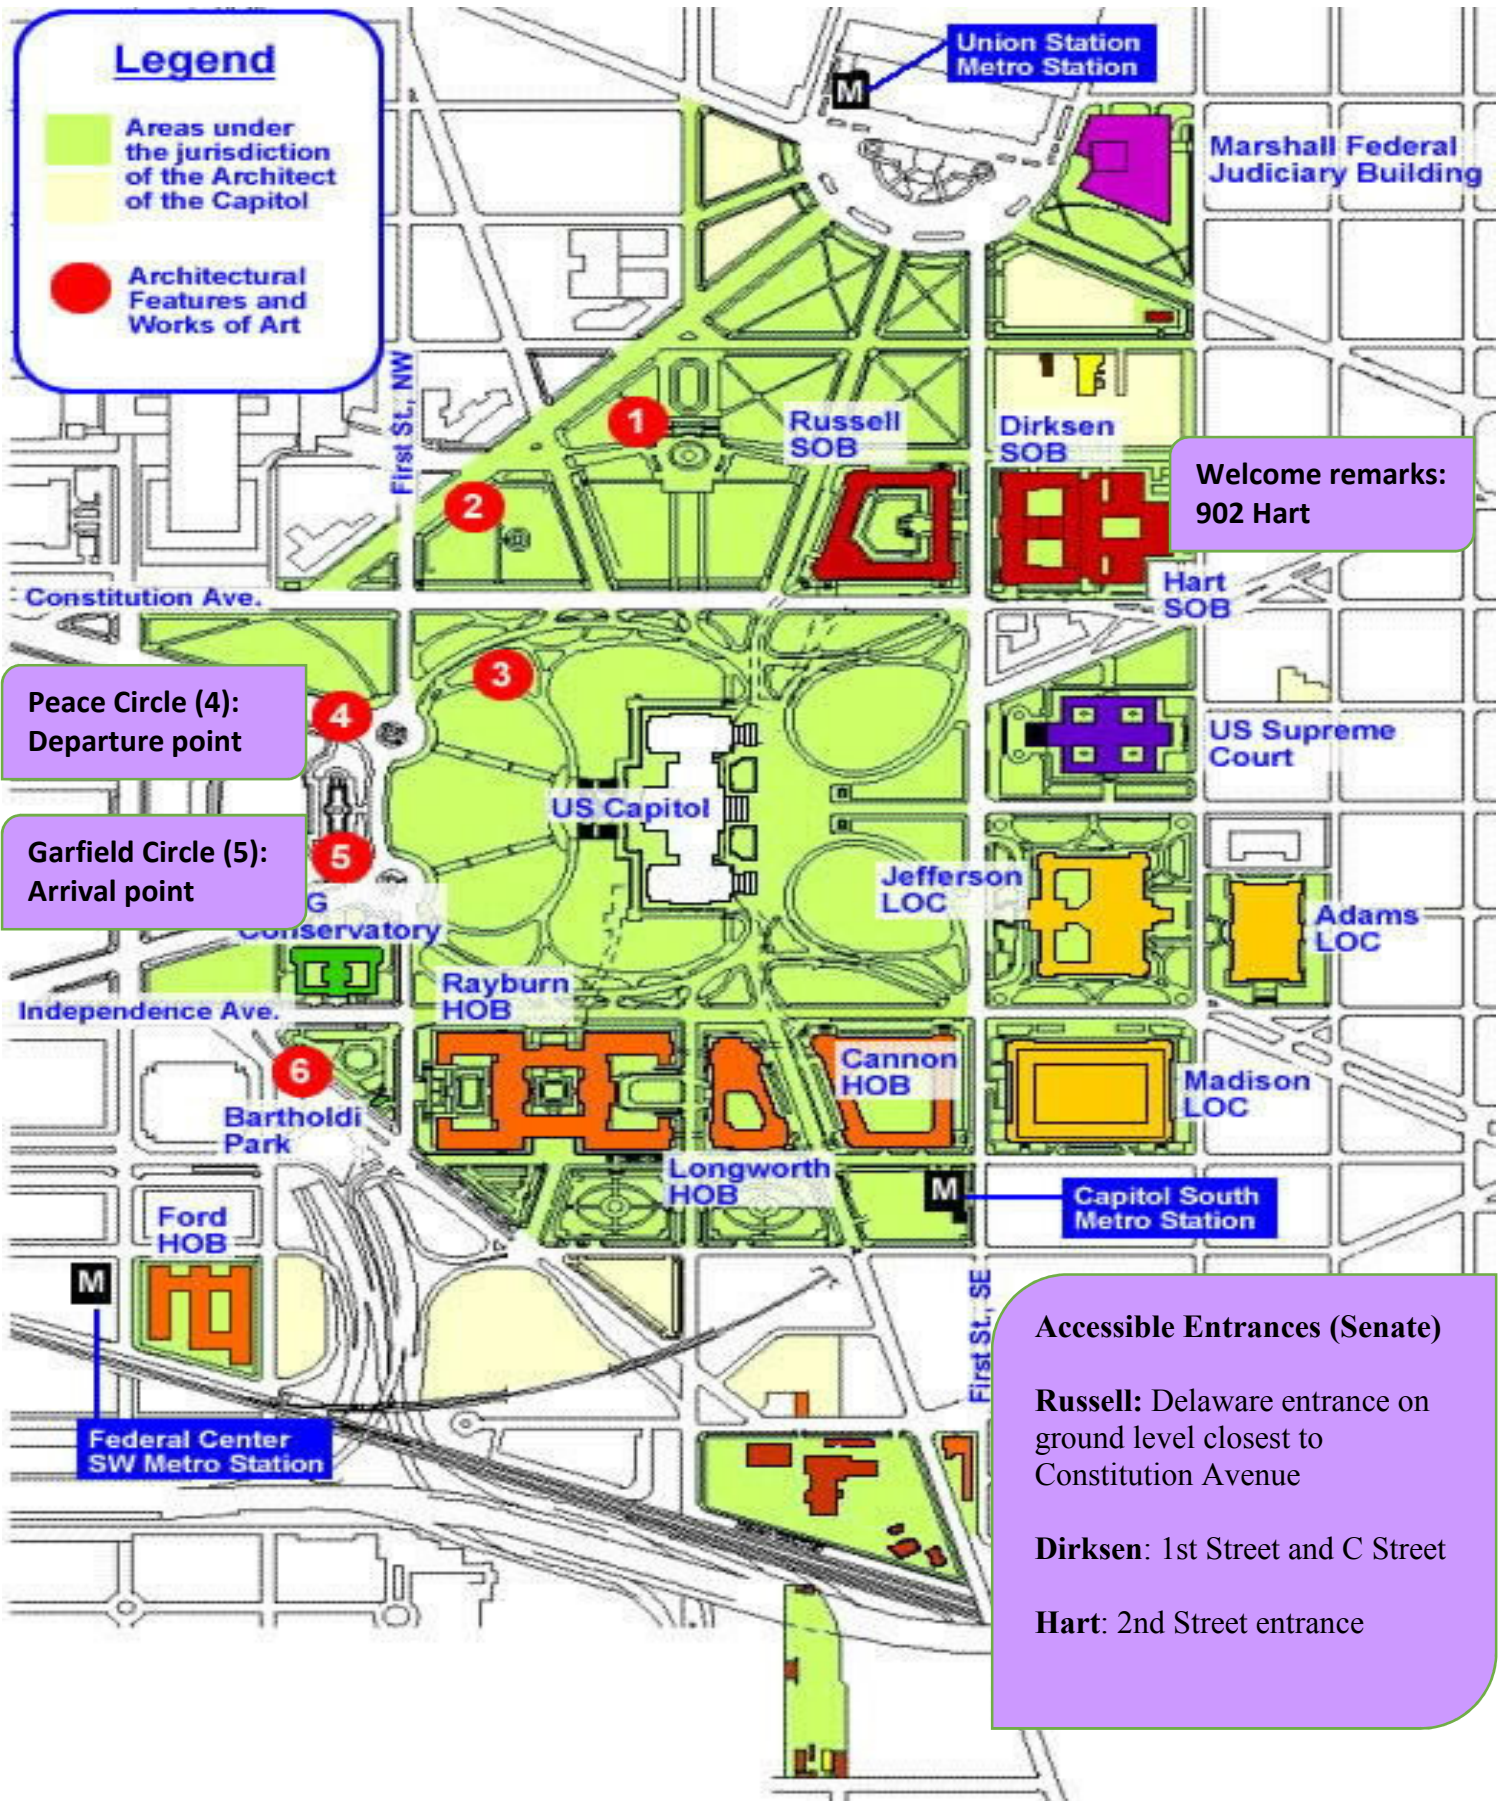

## Legend

Areas under the jurisdiction of the Architect of the Capitol

Architectural Features and Works of Art

Welcome remarks:  
902 Hart

Peace Circle (4):  
Departure point

Garfield Circle (5):  
Arrival point

### Accessible Entrances (Senate)

**Russell:** Delaware entrance on ground level closest to Constitution Avenue

**Dirksen:** 1st Street and C Street

**Hart:** 2nd Street entrance